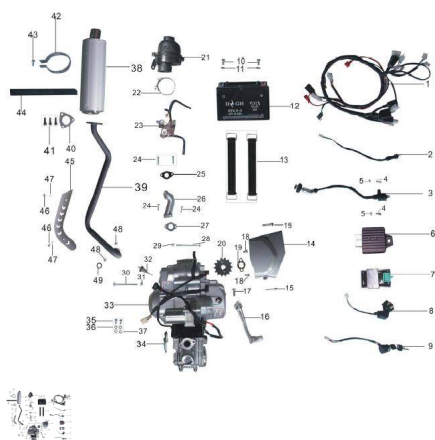

CONJUNTO MOTOR Y SILENCIADOR

Rating: Not Rated Yet

Price:

Variant price modifier:

Base price with tax:

Price with discount:

Salesprice with discount:

Sales price:

Sales price without tax:

Discount:

Tax amount:

[Ask a question about this product](#)

Description	Ref.	Título	Código
	1		54-2-01
	2	BULBO PEDAL DE FRENO	54-2-02
	3	BOBINA DE IGNICION	54-2-03
	6		54-2-06
	7	CDI	54-2-07
	8	RELAY DE	54-2-08