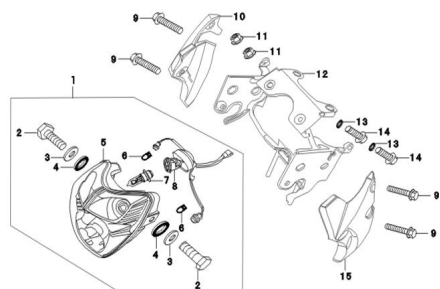

CONJUNTO OPTICA DELANTERA

Rating: Not Rated Yet

Price:

Variant price modifier:

Base price with tax:

Price with discount:

Salesprice with discount:

Sales price:

Sales price without tax:

Discount:

Tax amount:

[Ask a question about this product](#)

Description	Ref.	Título	Código
	1	CONJ. OPTICA D ELANTERA	74-28035
	9	TORNILLO M8x25	74-38007
	10		74-28057
	12	SOPORTE DE OPTICA	74-28046
	15		74-28056
	16		74-80250