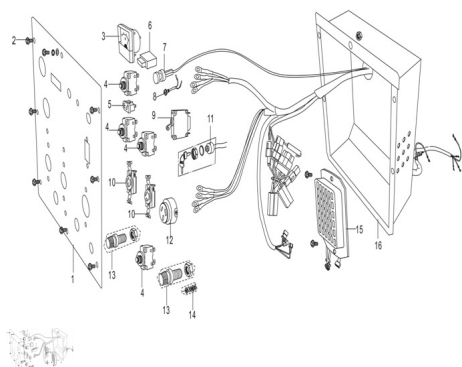

CONJUNTO PANEL DE CONTROL

Rating: Not Rated Yet

Price:

Variant price modifier:

Base price with tax:

Price with discount:

Salesprice with discount:

Sales price:

Sales price without tax:

Discount:

Tax amount:

[Ask a question about this product](#)

Description	Ref.	Título	Código
	1	CHAPA PANEL INS	G8-37310
	2	TORNILLO M8X40	
	3		G8-37420
	4		G8-37512
	5	TOMA CO	G8-35550

Ref.	Título	Código
		RRIENTE 220V
6	DISPLAY DE HORA	G8-37870
7		G8-46330
8	LUZ TESTIGO	G8-37880
9	LLAVE DE CORTE	G8-31710
10	TOMA CO RRIENTE	G8-35530
11	TAMBOR DE IGNICION	G8-35411
12	TOMA CO RRIENTE 220V	G8-35610
13		G8-35700
14		G8-32520
15		G8-35412
16	TAPA TRASERA PANEL DE CONTROL	G8-37321