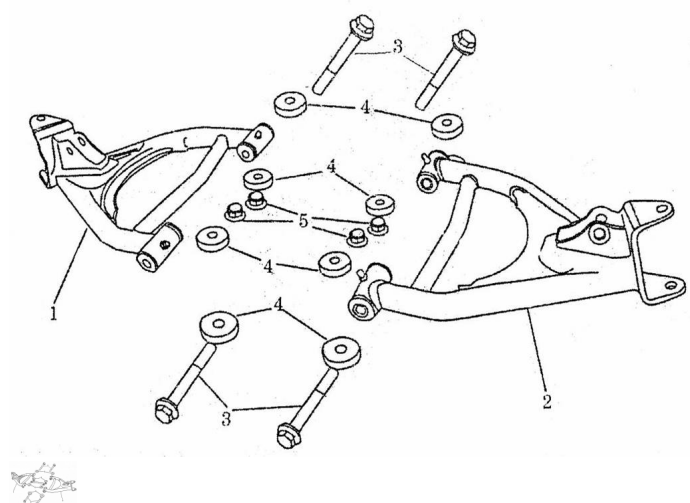

CONJUNTO PARRILLAS DE SUSPENSION

Rating: Not Rated Yet

Price:

Variant price modifier:

Base price with tax:

Price with discount:

Salesprice with discount:

Sales price:

Sales price without tax:

Discount:

Tax amount:

[Ask a question about this product](#)

Description	Ref.	Título	Código
	1	BRAZO SU SPENSION DERECHO	4-51600
	2	BRAZO SU SPENSION	4-51800
	3	TORNILLO M10 X 1.25 X 80	
	4		4-51631