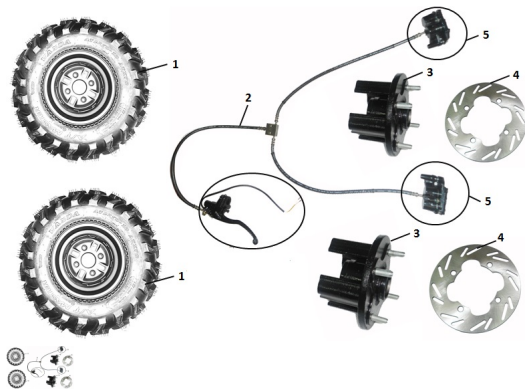

## CONJUNTO RUEDA DELANTERA

Rating: Not Rated Yet

**Price:**

Variant price modifier:

Base price with tax:

Price with discount:

Salesprice with discount:

Sales price:

Sales price without tax:

Discount:

Tax amount:

[Ask a question about this product](#)

Description	Ref.	Título	Código
	1	RUEDA DE LANTERA 10X5.5	188-29002
	2	FRENO A DISCO DE LANTERO	188-29141
	3	MAZA RUEDA DE LANTERA	188-80080
	4	DISCO DE FRENO DE LANTERO	188-29142
	5	CALIPER DE FRENO	188-80170
	6	BOMBA DE	188-80175

Ref.	Título	Código
		FRENO DE LANTERO