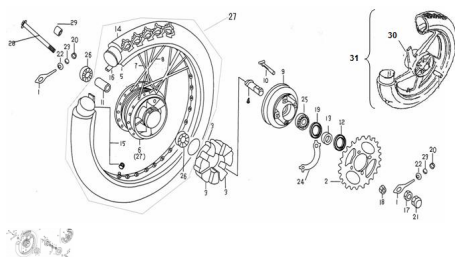

CONJUNTO RUEDA TRASERA

Rating: Not Rated Yet

Price:

Variant price modifier:

Base price with tax:

Price with discount:

Salesprice with discount:

Sales price:

Sales price without tax:

Discount:

Tax amount:

[Ask a question about this product](#)

Description

	Ref.	Título		Código
1		TIRACADENA IZQUIERDO		25-40540-FYG-00
2		CORONA		25-41201-FYG-00
3		MANCHON PORTA CORONA		25-42611-FYG-00
4		DISTANCIADOR PORTA CORONA		25-42303-FYG-00
5		LLANTA TRASERA		25-42651-FYG-00
6		MAZA RUEDA TRASERA		25-42652-FYG-00