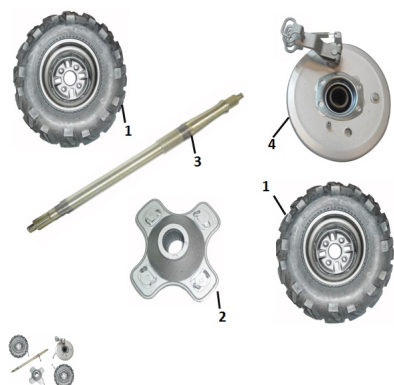

## CONJUNTO RUEDA TRASERA

Rating: Not Rated Yet

**Price:**

Variant price modifier:

Base price with tax:

Price with discount:

Salesprice with discount:

Sales price:

Sales price without tax:

Discount:

Tax amount:

[Ask a question about this product](#)

Description

Ref.	Título	Código
1	RUEDA TRASERA 10X8.0	188-29022
2	MAZA DE RUEDA TRASERA	188-29027
3	EJE TRASERO L=782	188-26044
4		188-29102