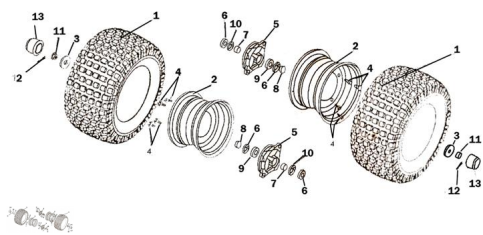

CONJUNTO RUEDAS DELANTERAS

Rating: Not Rated Yet

Price:

Variant price modifier:

Base price with tax:

Price with discount:

Salesprice with discount:

Sales price:

Sales price without tax:

Discount:

Tax amount:

[Ask a question about this product](#)

Description	Ref.	Título	Código
	1		15-54700
	2	LLANTA	15-54611
	3		15-54313
	4	TORNILLO M10 X 1.25 X 180	
	5	MAZA	15-54620
	6	SELLO DE ACEITE Ø 22 X Ø 35 X 7	
	7		15-54621
	8		15-54622