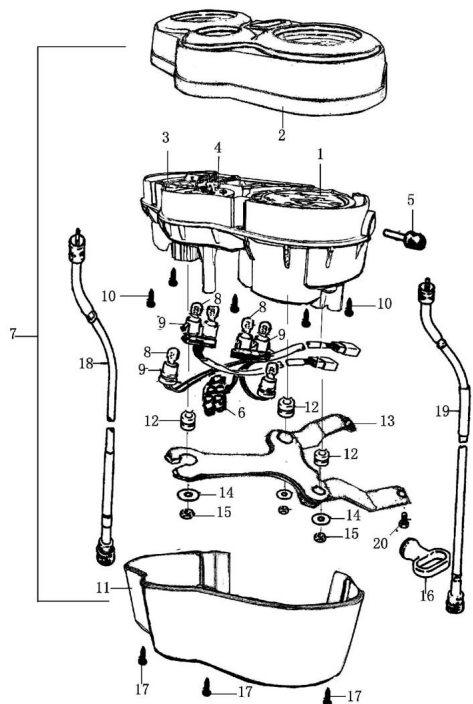

CONJUNTO TABLERO

Rating: Not Rated Yet

Price:

Variant price modifier:

Base price with tax:

Price with discount:

Salesprice with discount:

Sales price:

Sales price without tax:

Discount:

Tax amount:

[Ask a question about this product](#)

Description	Ref.	Título	Código
	1	TACOMETRO	53-36110
	2	COVERTOR DEL TABLERO	53-36109
	3	VELOCIMETRO	53-36120