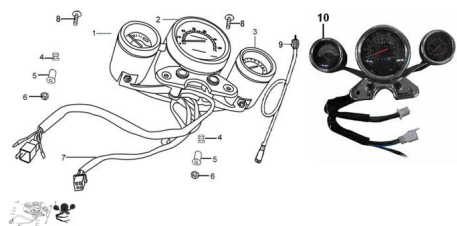

CONJUNTO TABLERO

Rating: Not Rated Yet

Price:

Variant price modifier:

Base price with tax:

Price with discount:

Salesprice with discount:

Sales price:

Sales price without tax:

Discount:

Tax amount:

[Ask a question about this product](#)

Description	Ref.	Título	Código
	1		30-37410
	2		30-37100
	3		30-37200
	4	BUJE DE GOMA	30-37963
	5	BUJE	30-37965
	6	TUERCA M6	30-GB/T61
	7		30-37910
	8	TORNILLO M6X30	

ESTRUCTURA : CONJUNTO TABLERO

Ref.	Título	Código
	9	30-46700
	10	C. TABLERO I 30-900-2