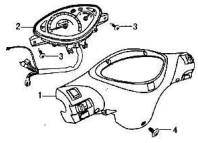

CONJUNTO TABLERO

P-36

Rating: Not Rated Yet

Price:

Variant price modifier:

Base price with tax:

Price with discount:

Salesprice with discount:

Sales price:

Sales price without tax:

Discount:

Tax amount:

[Ask a question about this product](#)

Description

	Ref.	Título		Código
1		CARENADO VELOCIMETRO	52-82603	
2		TABLERO INSTRUMENTAL	52-36100	
3		TORNILLO ST4,8X16	52-GB/T 845-1	
4		TORNILLO M5X16	52-GB/T 9074-1	