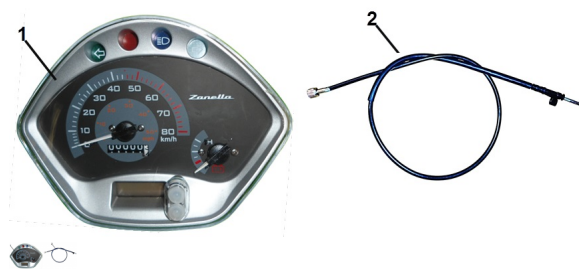

CONJUNTO VELOCIMETRO

Rating: Not Rated Yet

Price:

Variant price modifier:

Base price with tax:

Price with discount:

Salesprice with discount:

Sales price:

Sales price without tax:

Discount:

Tax amount:

[Ask a question about this product](#)

Description

	Ref.	Título		Código
1		CONJUNTO VELOCIMETRO	208-80020	
2		CABLE VELOCIMETRO (E STYLER)	208-80570	