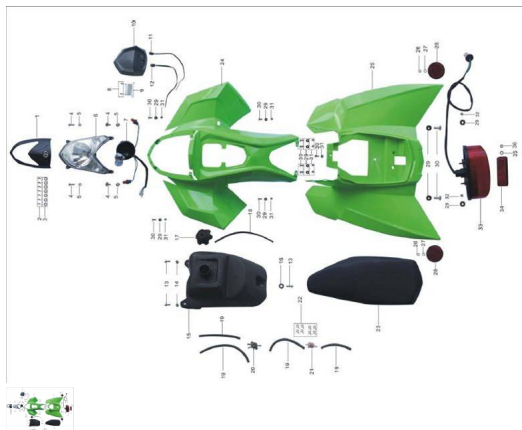

CONJUNTO VESTIMENTA

Rating: Not Rated Yet

Price:

Variant price modifier:

Base price with tax:

Price with discount:

Salesprice with discount:

Sales price:

Sales price without tax:

Discount:

Tax amount:

[Ask a question about this product](#)

Description	Ref.	Título	Código
	1		54-6-01
	6	FAROL DE LANTERO	54-6-06
	7		54-6-07
	10	TABLERO	54-6-10
	11		54-6-11
	12		54-6-12

ESTRUCTURA : CONJUNTO VESTIMENTA

Ref.	Título	Código
15	TANQUE DE COMBUSTIBLE	54-6-15
17	TAPA TANQUE DE COMBUSTIBLE	54-6-17
20	GRIFO DE	54-6-20
23	ASIENTO	54-6-23
24		54-6-24
24		54-6-24R0
24		54-6-24AZ
24		54-6-24BL
24		54-6-24VE
24		54-6-24NE
24		54-6-24NA
25		54-6-25
25		54-6-25R0
25		54-6-25AZ
25		54-6-25BL
25		54-6-25VE
25		54-6-25NE
25		54-6-25NA