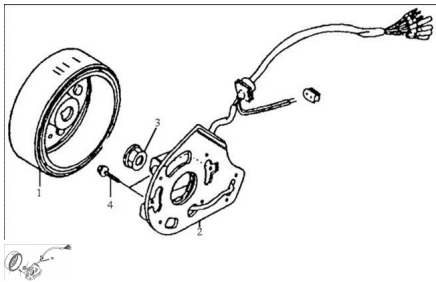

CONJUNTO VOLANTE MAGNETICO

Rating: Not Rated Yet

Price:

Variant price modifier:

Base price with tax:

Price with discount:

Salesprice with discount:

Sales price:

Sales price without tax:

Discount:

Tax amount:

[Ask a question about this product](#)

Description	Ref.	Título	Código
	1	C. VOLANTE	1-375100
	2	C. ESTATOR	1-375200
	3	TUERCA C/FLANGE M10	1-103299
	4	TORNILLO C/FLANGE M6 X 16	