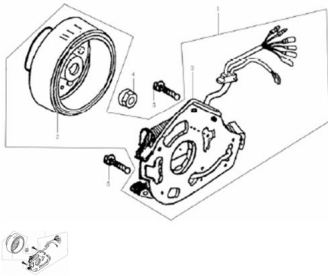

CONJUNTO VOLANTE MAGNETICO

Rating: Not Rated Yet

Price:

Variant price modifier:

Base price with tax:

Price with discount:

Salesprice with discount:

Sales price:

Sales price without tax:

Discount:

Tax amount:

[Ask a question about this product](#)

Description	Ref.	Título	Código
	1		54-82100
	2		54-82130
	3		54-82120
	4	TUERCA	54-91213
	5	TORNILLO M6X16	