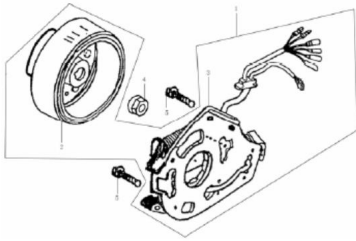

CONJUNTO VOLANTE MAGNETICO

Rating: Not Rated Yet

Price:

Variant price modifier:

Base price with tax:

Price with discount:

Salesprice with discount:

Sales price:

Sales price without tax:

Discount:

Tax amount:

[Ask a question about this product](#)

Description	Ref.	Título	Código
	1		54-82100
	2		54-82130
	3		54-82120
	4	TUERCA	54-91213
	5	TORNILLO M6X16	