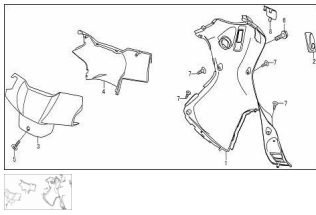

CUBREPIERNAS / CARENADO MANUBRIO

Rating: Not Rated Yet

Price:

Variant price modifier:

Base price with tax:

Price with discount:

Salesprice with discount:

Sales price:

Sales price without tax:

Discount:

Tax amount:

[Ask a question about this product](#)

Description

	Ref.	Título	Código
1		CAJA PROTECTORA	85-350020
2		GANCHO P/CASCO	85-342530
3		COBERTOR DELANTERO MANUBRIO NEGRO	85-341640NE
4		COBERTOR TRASERO MANUBRIO	85-341630
5		TORNILLO M5 X 16	85-380690
6		TORNILLO C/FLANGE M8 X 40	85-380140
7		TORNILLO 4,8 X 13	85-380310
8		TAPA CAJA DE HERRAMIENTAS	85-350030