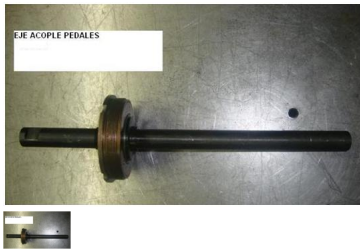

EJE ACOPLA DE PEDALES

Rating: Not Rated Yet

Price:

Variant price modifier:

Base price with tax:

Price with discount:

Sales price with discount:

Sales price:

Sales price without tax:

Discount:

Tax amount:

[Ask a question about this product](#)

Description	Ref.	Título	Código
	1	EJE ACOPLE PEDALES	148-80040