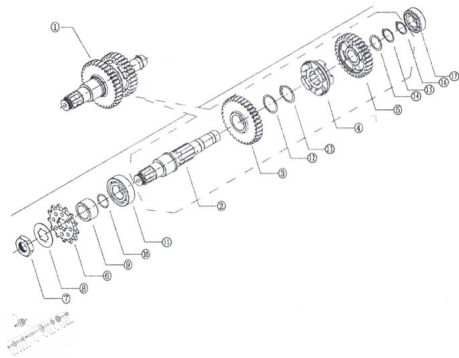

EJE DE SALIDA

Rating: Not Rated Yet

Price:

Variant price modifier:

Base price with tax:

Price with discount:

Salesprice with discount:

Sales price:

Sales price without tax:

Discount:

Tax amount:

[Ask a question about this product](#)

Description	Ref.	Título	Código
	1		
	2	EJE DE SALIDA	
	3		
	4		
	5		

Ref.	Título	Código
6	PIÑÓN CO NDUCTOR 13D	
7	TUERCA M20	11-80430
8		
9	COLLAR DE RETEN CION	
10	O-RING 21.5 X 2	
11		11-80140
12		
13	ANILLO SEEGUER	
14		
15	ANILLO SEEGUER	
16	ANILLO SEEGUER	
17		11-80160