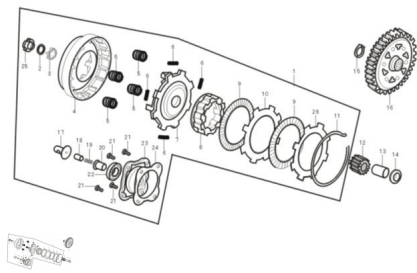

EMBRAGUE (HOT 90 - G2)

Rating: Not Rated Yet

Price:

Variant price modifier:

Base price with tax:

Price with discount:

Salesprice with discount:

Sales price:

Sales price without tax:

Discount:

Tax amount:

[Ask a question about this product](#)

Description	Ref.	Título	Código
	1		39-900-1
	2		39-80215
	3		39-80220
	4		
	5		
	6	CHAVETA RESORTE	

Ref.	Título	Código	
7	PRESION LAMINA		
8			
9	DISCO CONDUCTOR		
10	IMPULSOR LAMINA		
11	O-RING		
12			
13	BUJE (EMBRAGUE)		
14	RULEMAN BUJE DE EMBRAGUE		
15	ANILLO SEEGER	39-80225	
16			
17	REGISTRO DE EMBRAGUE	39-80230	
18	TUBO ACEITE	39-80235	
19	RESORTE	39-80240	
20	TUBO GUIA	39-80245	
21	TORNILLO	39-80250	
22		39-80255	
23	TERMINAL DE EMBRAGUE		
24	JUNTA TERMINAL DE EMBRAGUE		
26	PERNO GUIA	39-80355	
27	DISCOS DE EMBRAGUE (JUEGO)	39-900-19	