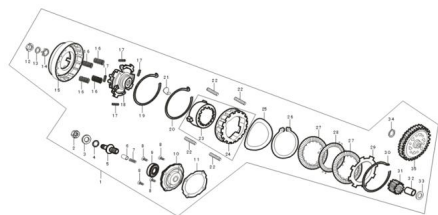

EMBRAGUE (SWEET)

Rating: Not Rated Yet

Price:

Variant price modifier:

Base price with tax:

Price with discount:

Salesprice with discount:

Sales price:

Sales price without tax:

Discount:

Tax amount:

[Ask a question about this product](#)

Description	Ref.	Título	Código
	1		80-500280
	2	TUERCA	80-380340
	3	JUNTA	80-380450
	4	O-RING	80-380840
	5	VALVULA DE AJUSTE	80-190890
	6	CAÑO ING	80-150520
	7	RESORTE INGRESO ACEITE	80-381150
	8	TORNILLO	80-380220
	9		80-380630
	10	TERMINAL	80-193980