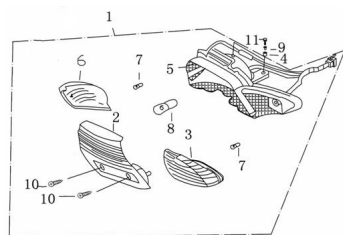

FAROL TRASERO

Rating: Not Rated Yet

Price:

Variant price modifier:

Base price with tax:

Price with discount:

Salesprice with discount:

Sales price:

Sales price without tax:

Discount:

Tax amount:

[Ask a question about this product](#)

Description

	Ref.	Título	Código
1		FAROL TRASERO	25-33700-FYG10C
2		LENTE FAROL TRASERO	25-33706-FYG10C