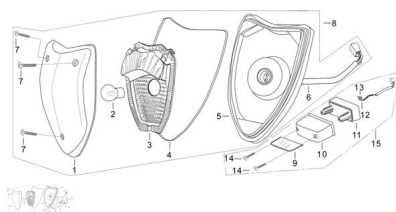

FAROL TRASERO

Rating: Not Rated Yet

Price:

Variant price modifier:

Base price with tax:

Price with discount:

Salesprice with discount:

Sales price:

Sales price without tax:

Discount:

Tax amount:

[Ask a question about this product](#)

Description	Ref.	Título	Código
	1	LENTE FAROL TRASERO	83-33751
	2	LÁMPARA 12V 35W	83-GB157
	3		83-33781-1
	4	SELLO TIPO CUERDA FAROL TRASERO	83-33729
	5	PORTA FAROL TRASERO	83-33711
	6	PORTA LÁMPARA	83-33720
	7	BULON M6X35	
	8		83-33700