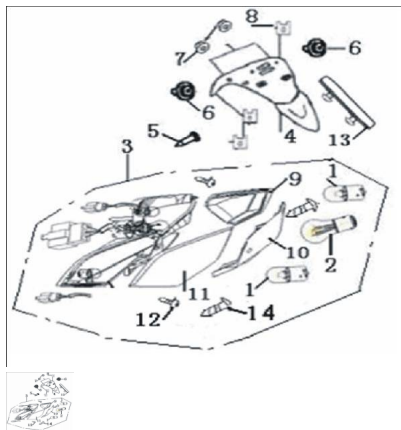

FAROL TRASERO

Rating: Not Rated Yet

Price:

Variant price modifier:

Base price with tax:

Price with discount:

Salesprice with discount:

Sales price:

Sales price without tax:

Discount:

Tax amount:

[Ask a question about this product](#)

Description

	Ref.	Título	Código
1		BULBO 12V 10W	36-81004BMB
2		BULBO 12V 21W	36-82005B20
3		C. FAROL TRASERO	36-82000BMM
4		PORTAPATENTE	36-08202BMM
5		TORNILLO SUJECION 4,2 X 16	36-B0507420-6
6		TORNILLO C/ARANDELA M6 X 16	36-B1306060
7		TUERCA M6	36-B0407060-1
8		RESORTE	36-65801BMA-4
9		TAPA DE LUZ TRASERA	36-82008BMM