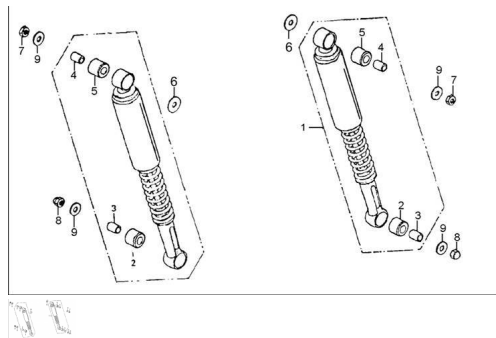

GRUPO AMORTIGUADOR TRASERO

Rating: Not Rated Yet

Price:

Variant price modifier:

Base price with tax:

Price with discount:

Salesprice with discount:

Sales price:

Sales price without tax:

Discount:

Tax amount:

[Ask a question about this product](#)

Description

Ref.	Título	Código
1	AMORTIGUADOR TRASERO	9-62100
2	MANGA INFERIOR AMORTIGUADOR	9-62151
3	BUJE INFERIOR	9-62152
4	TOPE BUJE	9-62114
5	BUJE CAUCHO, PARTE SUPERIOR	9-62113
6	ARANDELA 12	9-GB/T9-17
7	TUERCA M10	9-GB/T6-7
8	TUERCA TAPA M10X1.25	9-GB/T9-18
9	ARANDELA 10	9-GB/T9-19