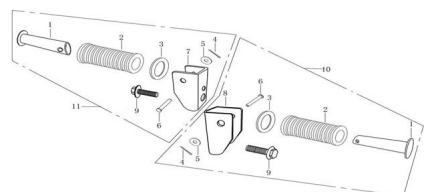

GRUPO APOYA PIE TRASERO

Rating: Not Rated Yet

Price:

Variant price modifier:

Base price with tax:

Price with discount:

Salesprice with discount:

Sales price:

Sales price without tax:

Discount:

Tax amount:

[Ask a question about this product](#)

Description	Ref.	Título	Código
	1	PEDALIN TRASERO	93-31225
	2	GOMA PEDALIN	93-31229
	3		93-38045
	4	SEGURO	93-38059
	5		93-38045
	6	PERNO PIVOT PEDALIN	93-38061
	7	SOPORTE PEDALIN DERECHO	93-31232
	8	SOPORTE PEDALIN	93-31233