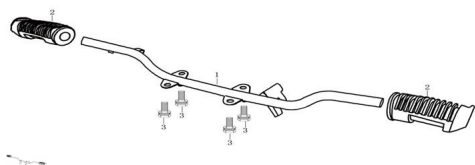

## GRUPO APOYA PIE

Rating: Not Rated Yet

**Price:**

Variant price modifier:

Base price with tax:

Price with discount:

Salesprice with discount:

Sales price:

Sales price without tax:

Discount:

Tax amount:

[Ask a question about this product](#)

Description	Ref.	Título	Código
	1	SOPORTE PEDALIN	93-31150
	2	GOMA PEDALIN	93-31171
	3	TORNILLO M8X20	93-38072