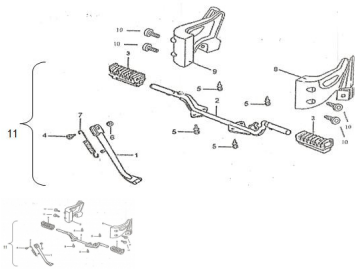

GRUPO APOYA PIE

Rating: Not Rated Yet

Price:

Variant price modifier:

Base price with tax:

Price with discount:

Salesprice with discount:

Sales price:

Sales price without tax:

Discount:

Tax amount:

[Ask a question about this product](#)

Description	Ref.	Título	Código
	1	SOSTEN LATERAL	2-42300
	2	SOPORTE PEDALIN APOYA PIE	2-42520
	3	PEDALIN DE GOMA	2-42542
	4	TORNILLO DE MULETA	2-42342
	6	TUERCA M10 X 1.25	
	7	RESORTE DE MULETA	2-42341
	8	SOPORTE PEDALIN A	2-42770

Ref.	Título	Código	
	9	SOPORTE PEDALIN A	2-42760
	10	TORNILLO SOPORTE PEDALIN M8 X 25	
	11		2-900-16