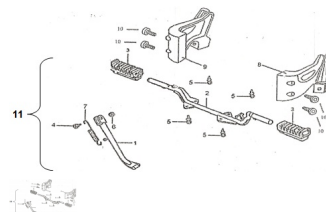

GRUPO APOYA PIE

Rating: Not Rated Yet

Price:

Variant price modifier:

Base price with tax:

Price with discount:

Salesprice with discount:

Sales price:

Sales price without tax:

Discount:

Tax amount:

[Ask a question about this product](#)

Description	Ref.	Título	Código
	1	SOSTEN LATERAL	2-42300
	2	SOPORTE PEDALIN APOYA PIE	2-42520
	3	PEDALIN DE GOMA	2-42542
	4	TORNILLO DE MULETA	2-42342
	6	TUERCA M10 X 1.25	
	7	RESORTE DE MULETA	2-42341
	8	SOPORTE PEDALIN A	2-42770
	9	SOPORTE	2-42760

Ref.	Título	Código
		PEDALIN A
10	TORNILLO SOPORTE PEDALIN M8 X 25	
11		2-900-16