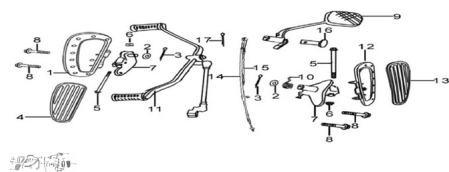

GRUPO APOYA PIE

Rating: Not Rated Yet

Price:

Variant price modifier:

Base price with tax:

Price with discount:

Salesprice with discount:

Sales price:

Sales price without tax:

Discount:

Tax amount:

[Ask a question about this product](#)

Description	Ref.	Título	Código
	1	PEDALIN D	7-42630
	2		
	3	PRENO 3.2 X 30	7-GB/T91-2
	4	GOMA PEDALIN D	7-42642
	5	TORNILLO M8 X 125	
	6	TUERCA M8	
	7	SOPORTE PEDALIN D	7-42520

Ref.	Título	Código	
8	TORNILLO M8 X 25		
9	PEDAL DE FRENO TRASERO	7-65400	
10	RESORTE PEDAL DE FRENO TRASERO	7-65412	
11	PEDAL DE CAMBIOS (P.EAGLE 150)	7-24700	
12	PEDALIN D	7-42530	
13	GOMA PEDALIN D	7-42542	
14	CABLE FRENO TRASERO	7-46400	
15		7-46910	
16	PERNO B6 X 16	7-GB/T882	