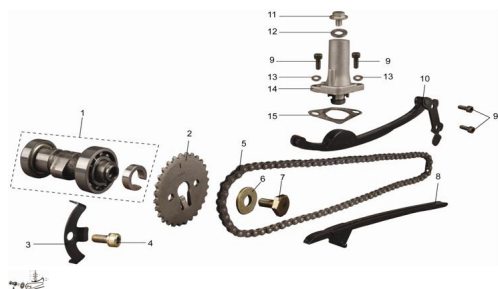

GRUPO ARBOL DE LEVA

Rating: Not Rated Yet

Price:

Variant price modifier:

Base price with tax:

Price with discount:

Salesprice with discount:

Sales price:

Sales price without tax:

Discount:

Tax amount:

[Ask a question about this product](#)

Description

	Ref.	Título	Código
1		Camshaft assy	111-ZA1-11400
2		Timing Sprocket	111-ZA1-10000
3		Valve Spring Seat	111-ZA1-11040
4		Screw	111-BYGK1004
5		Timing Chain	111-ZA1-13000
6		Washers	111-ZA1-10040
7		Screw	111-ZA1-10085
8		Guide?Stopper 1	111-ZA1-14000
9		Screw	111-BYGK1004
10		Guide ?Stopper 2	111-ZA1-15000
11		Flange bolt	111-ZA1-12030
12		Washers	111-ZA1-12000
13		Washers	111-ZA1-10040
14		Washers	111-ZA1-12000
15		Tensioner Gasket	111-ZA1-10080