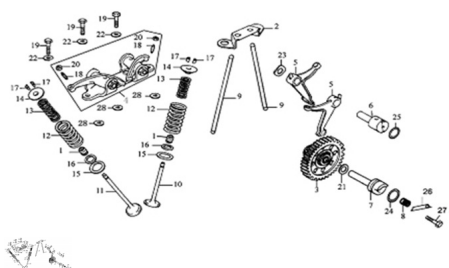

GRUPO ARBOL DE LEVAS

Rating: Not Rated Yet

Price:

Variant price modifier:

Base price with tax:

Price with discount:

Salesprice with discount:

Sales price:

Sales price without tax:

Discount:

Tax amount:

[Ask a question about this product](#)

Description	Ref.	Título	Código
	1	RETEN VALVULA	7-14730
	2	SOPORTE BARRA DE EMPUJE	7-14261
	3		7-14220
	4	SOPORTE BALANCIN ARBOL DE LEVA	7-14440
	5	BALANCIN ARBOL DE LEVA	7-14451
	6	EJE INFERIOR ARBOL DE LEVAS	7-14452
	7	ARBOL DE LEVAS	7-14132
	8	RESORTE	7-14134