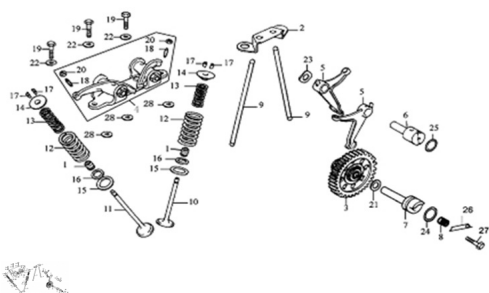

GRUPO ARBOL DE LEVAS

Rating: Not Rated Yet

Price:

Variant price modifier:

Base price with tax:

Price with discount:

Salesprice with discount:

Sales price:

Sales price without tax:

Discount:

Tax amount:

[Ask a question about this product](#)

Description	Ref.	Título	Código
	1	RETEN VALVULA	7-14730
	2	SOPORTE BARRA DE EMPUJE	7-14261
	3		7-14220
	4	SOPORTE BALANCIN ARBOL DE LEVA	7-14440
	5	BALANCIN ARBOL DE LEVA	7-14451
	6	EJE INFERIOR ARBOL DE LEVAS	7-14452
	7	EJE ENGRANAJE	7-14132