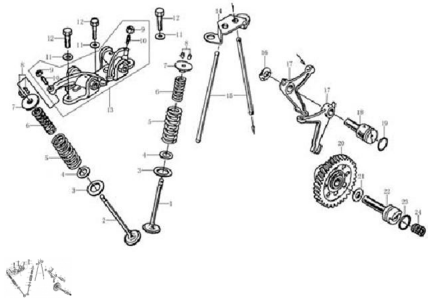

GRUPO ARBOL DE LEVAS

Rating: Not Rated Yet

Price:

Variant price modifier:

Base price with tax:

Price with discount:

Salesprice with discount:

Sales price:

Sales price without tax:

Discount:

Tax amount:

[Ask a question about this product](#)

Description	Ref	Titulo	Codigo
	1	VALVULA DE ADMISION	57-15701
	2	VALVULA DE ESCAPE	57-15702
	3	ASIENTO RESORTE EXTERIOR	57-15706
	4	ASIENTO RESORTE INTERIOR	57-15708
	5	RESORTE EXTERIOR VALVULA	57-15703
	6	RESORTE INTERIOR VALVULA	57-15704
	7	PLATILO ASIENTO RESORTE SUPERIOR	57-15705