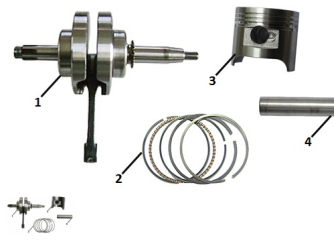

GRUPO ARBOL DE MOTOR

Rating: Not Rated Yet

Price:

Variant price modifier:

Base price with tax:

Price with discount:

Salesprice with discount:

Sales price:

Sales price without tax:

Discount:

Tax amount:

[Ask a question about this product](#)

Description

	Ref.	Título		Código
1		CONJUNTO ARBOL MOTOR	95-13100	
2		KIT AROS DE PISTON	250302410	
3		PISTON	250302430	
4		PERNO PISTON	250302435