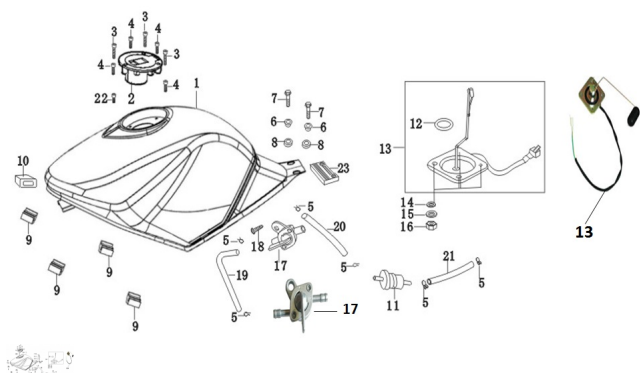

GRUPO ASIENTO (RX 200 NAKED, RX 200 NAKED E, RX 200 R, RX 200 RE)

Rating: Not Rated Yet

Price:

Variant price modifier:

Base price with tax:

Price with discount:

Salesprice with discount:

Sales price:

Sales price without tax:

Discount:

Tax amount:

[Ask a question about this product](#)

Description	Ref.	Título	Código
	1	ASIENTO	138-33002
	3	ASIENTO	138-33003
	6		138-33019
	9	CABLE DE ASIENTO	138-33025