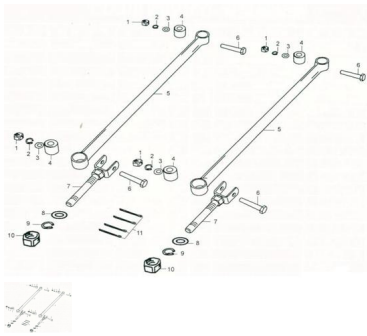

GRUPO BARRA DE TRACCION

Rating: Not Rated Yet

Price:

Variant price modifier:

Base price with tax:

Price with discount:

Salesprice with discount:

Sales price:

Sales price without tax:

Discount:

Tax amount:

[Ask a question about this product](#)

Description	Ref.	Título	Código
	4	BUJE DE GOMA	139-38143
	5	BARRA DE TRACCION	139-26093
	7	AJUSTE DE BARRA DE TRACCION	139-26094