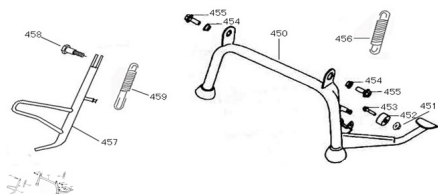

GRUPO CABALLETE, APOYO LATERAL

Rating: Not Rated Yet

Price:

Variant price modifier:

Base price with tax:

Price with discount:

Salesprice with discount:

Sales price:

Sales price without tax:

Discount:

Tax amount:

[Ask a question about this product](#)

Description

Ref.	Título	Código
450	CABALLETE	189-50500
451	TUERCA M6	189-95201
452	TOPE DE GOMA	189-50505
453	TORNILLO	189-93002
454	TAPON DE GOMA	189-50502
455	TORNILLO	189-92201
456	RESORTE	189-90014
457	SOSTEN LATERAL	189-50530
458	TORNILLO	189-90101
459	RESORTE	189-90015