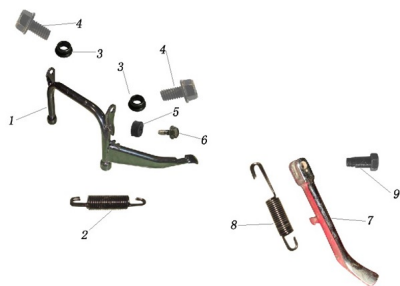

GRUPO CABALLETE / SOSTÉN LATERAL

Rating: Not Rated Yet

Price:

Variant price modifier:

Base price with tax:

Price with discount:

Salesprice with discount:

Sales price:

Sales price without tax:

Discount:

Tax amount:

[Ask a question about this product](#)

Description

	Ref.	Título		Código
1		CABALLETE?200mm?		202-81340
7		SOSTÉN LATERAL		202-81370