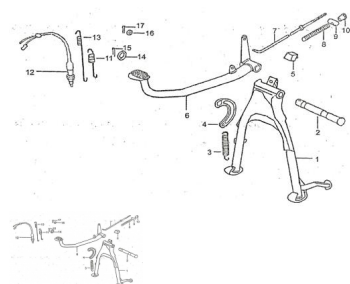

GRUPO CABALLETE

Rating: Not Rated Yet

Price:

Variant price modifier:

Base price with tax:

Price with discount:

Salesprice with discount:

Sales price:

Sales price without tax:

Discount:

Tax amount:

[Ask a question about this product](#)

Description	Ref.	Título	Código
	1		2-42100
	2	PERNO DE	2-42241
	3	RESORTE DE CABAL LETE	2-42242
	4	SOPORTE RESORTE DE CABAL LETE	2-42246
	5	GOMA TOPE CAB ALLETE	2-18612
	6	PEDAL FRENO TRASERO	2-65400