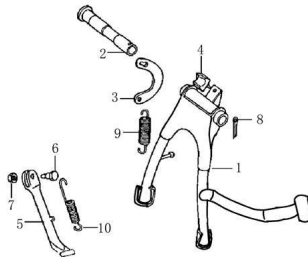

GRUPO CABALLETE

Rating: Not Rated Yet

Price:

Variant price modifier:

Base price with tax:

Price with discount:

Salesprice with discount:

Sales price:

Sales price without tax:

Discount:

Tax amount:

[Ask a question about this product](#)

Description

	Ref.	Título		Código
1		CABALLETE		9-42100
2		EJE CABALLETE		9-42241
3		RESORTE LLETE		9-42246
4		GOMA CABALLETE		9-18612
5		SOSTÉN LATERAL		9-42300
6		TORNILLO PIE LATERAL		9-42342
7		TUERCA M10X1.25		9-GB/T6-2
8		PERNO AGUJA 2.5X26		9-GB/T9-8
9		RESORTE CENTRO DE PIE		9-42242
10		RESORTE PIE LATERAL		9-42341