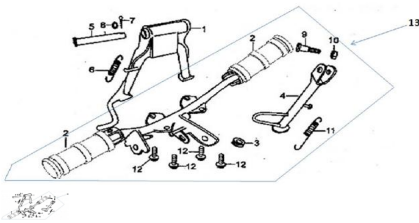

GRUPO CABALLETE

Rating: Not Rated Yet

Price:

Variant price modifier:

Base price with tax:

Price with discount:

Salesprice with discount:

Sales price:

Sales price without tax:

Discount:

Tax amount:

[Ask a question about this product](#)

Description	Ref.	Título	Código
	1		
	1		
	2	PEDALIN APOYA PIE DELANTERO (ALEACION)	
	2	PEDALIN APOYA PIE DELANTERO (GOMA)	
	3	TOPE GOMA CABALLETE	
	3	TOPE GOMA CABALLETE