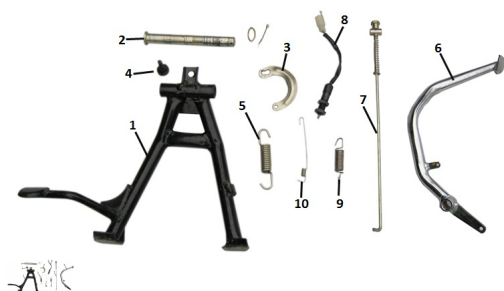

GRUPO CABALLETE

Rating: Not Rated Yet

Price:

Variant price modifier:

Base price with tax:

Price with discount:

Salesprice with discount:

Sales price:

Sales price without tax:

Discount:

Tax amount:

[Ask a question about this product](#)

Description

Ref.	Título	Código
1	CABALLETE	10-42100
2	EJE CABALLETE 15CM DIAMETRO 12MM	10-42241
3	MEDIALUNA CABALLETE	10-42246
4	TOPE DE GOMA CABALLETE	10-18612
5	RESORTE CABALLETE	10-42242
6	PEDAL DE CAMBIOS	250303600
7	VARILLA CONECTORA FRENO TRASERO ARMADA	10-65510
8	BULBO DE STOP FRENO TRASERO	10-35350
9	RESORTE VARILLA PEDAL DE FRENO TRASERO	10-65511
10	RESORTE BULBO DE STOP	10-35913