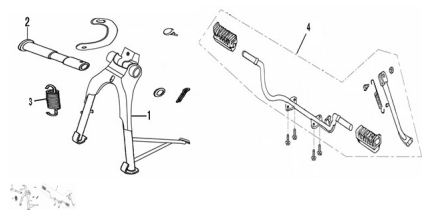

GRUPO CABALLETE

Rating: Not Rated Yet

Price:

Variant price modifier:

Base price with tax:

Price with discount:

Salesprice with discount:

Sales price:

Sales price without tax:

Discount:

Tax amount:

[Ask a question about this product](#)

Description	Ref.	Título	Código
	1	C. CABALLETE SOL/FIRE 90 P3	
	2	EJE CABALLETE	290106915
	3	RESORTE	290106910
	4	C. SOSTEN LATERAL ARMADO