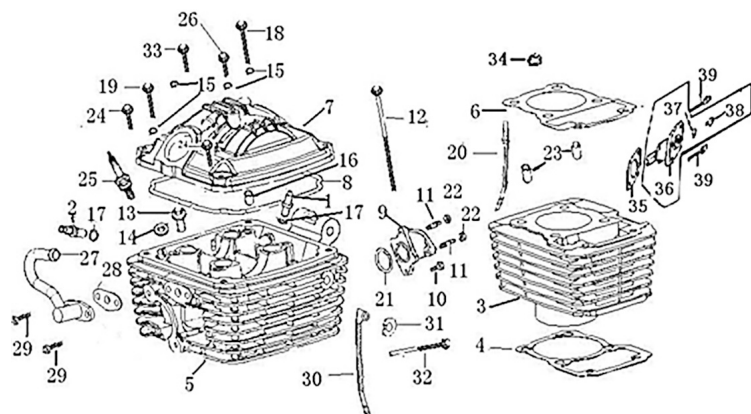

GRUPO CABEZA DE CILINDRO Y CILINDRO

Rating: Not Rated Yet

Price:

Variant price modifier:

Base price with tax:

Price with discount:

Salesprice with discount:

Sales price:

Sales price without tax:

Discount:

Tax amount:

[Ask a question about this product](#)

Description	POS.	CODIGO	DESCRIPCION	DESCRIPTION	CANT
	3	231-12110	CILINDRO	Cylinder Block	1
	4	231-12121	JUNTA BASE CILINDRO	Gasket, Cylinder Block	1
	5	231-12210	CABEZA DE CILINDRO	Cylinder Head	1
	6	231-12220	JUNTA SUPERIOR CILINDRO	Gasket, Cylinder Head	1
	7	231-12311	TAPA CABEZA DE CILINDRO	Cover, Cylinder Head	1
	8	231-12312	JUNTA PATA CABEZA DE CILINDRO	Sealing Ring	1
	9	231-17310	EMPALME CARBURADOR	Intake Pipe Set	1
	12	231-GB/T	ESPARRAGO MOTOR M6X110	Bolt M6x110	2
	25	231-34210	BUJIA CPR6E / B7RTC	Spark Plug?CPR6E?/B7RTC	1
	30	231-14640	TENSOR CADENA	holding down roll	1
	36	231-14510	TENSOR CADENA	Tensioner	1