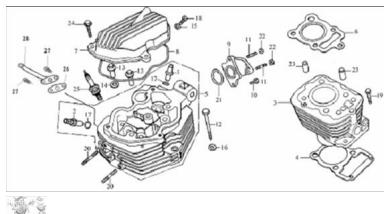

GRUPO CABEZA DE CILINDRO

Rating: Not Rated Yet

Price:

Variant price modifier:

Base price with tax:

Price with discount:

Salesprice with discount:

Sales price:

Sales price without tax:

Discount:

Tax amount:

[Ask a question about this product](#)

Description	Ref.	Título	Código
	1	GUIA VALVULA DE ADMISION	7-12214
	2	GUIA VALVULA DE ESCAPE	7-12215
	3	CILINDRO	7-12110
	4	JUNTA CILINDRO	7-12121
	5	CABEZA DE CILINDRO RX 150	17-12210
	5	CABEZA DE CILINDRO P.EAGLE 150	7-12210
	6	JUNTA CABEZA DE CILINDRO	7-12220
	7	TAPA	7-12311