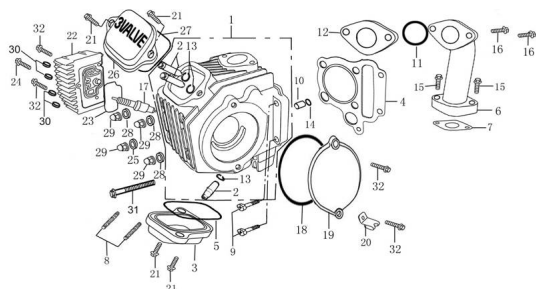

GRUPO CABEZA DE CILINDRO

Rating: Not Rated Yet

Price:

Variant price modifier:

Base price with tax:

Price with discount:

Salesprice with discount:

Sales price:

Sales price without tax:

Discount:

Tax amount:

[Ask a question about this product](#)

Description

	Ref.	Título	Código
1		CABEZA DE CILINDRO COMPLETA	9-12210
2		GUIA VALVULA DE ADMISION	9-12214
3		TAPA VALVULA DE ESCAPE	9-12253
4		JUNTA CABEZA DE CILINDRO	9-12220
5		O-RING TAPA VALVULA	9-12255
6		EMPALME CARBURADOR	9-17310/1P52FMH
7		JUNTA EMPALME CARBURADOR	9-17332/1P50FMG
8		ESPARRAGO M6X34	9-GB/T898
9		TORNILLO M6X23	9-GB/T29.2-1988
10		BUJE 8X9	9-15441/1P50FMG
11		O-RING 27X2.0	9-17321/1P50FMG
12		JUNTA EMPALME CARBURADOR CEBEZA CILINDRO	9-17331/1P50FMG
13		CUELLO GUIA VALVULA	9-GB/T895.2