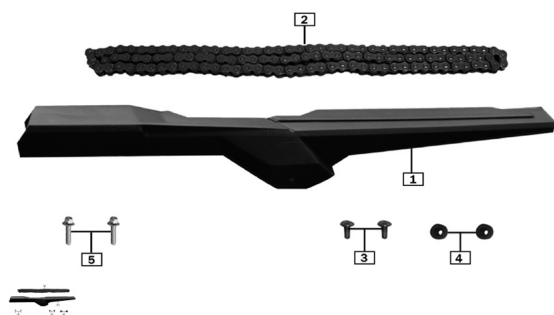

GRUPO CADENA / CUBRE CADENA

Rating: Not Rated Yet

Price:

Variant price modifier:

Base price with tax:

Price with discount:

Salesprice with discount:

Sales price:

Sales price without tax:

Discount:

Tax amount:

[Ask a question about this product](#)

Description	Ref.	Título	Código
	1	CUBRE CADENA	195-35110
	2	CADENA 428Hx126	195-26400
	3	TORNILLO M6x12	195-9A113
	4		195-63342
	5	TORNILLO M6x20	195-B1667