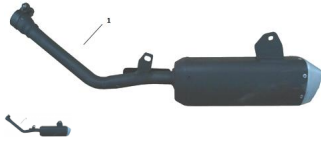

GRUPO CAÑO DE ESCAPE (ZTT 200 MOTARD G4)

Rating: Not Rated Yet

Price:

Variant price modifier:

Base price with tax:

Price with discount:

Salesprice with discount:

Sales price:

Sales price without tax:

Discount:

Tax amount:

[Ask a question about this product](#)

Description

	Ref.	Título		Código
1		CAÑO DE ESCAPE	143-18069	