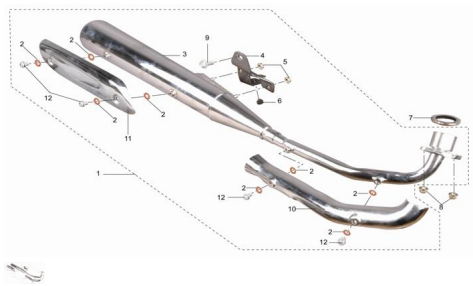

## GRUPO CAÑO DE ESCAPE

Rating: Not Rated Yet

**Price:**

Variant price modifier:

Base price with tax:

Price with discount:

Salesprice with discount:

Sales price:

### Description

	Ref.	Título	Código
1		Exhaust muffler	111-ZA1-73000
2		Tuerca	111-BQ/JRYP4
3		Limit pad	111-ZA1-73060
4		Muffler ASSY	111-ZA1-75000
5		Washers	111-ZA1-73080
6		Screw 98980-06008	111-BQ/JRYP84
7		Guard	111-ZA1-73040
8		Tuerca	111-BQ/JRYP4
9		Washers	111-ZA1-70200
10		Bolt	111-BGB/T1667
11		Guard	111-ZA1-73040